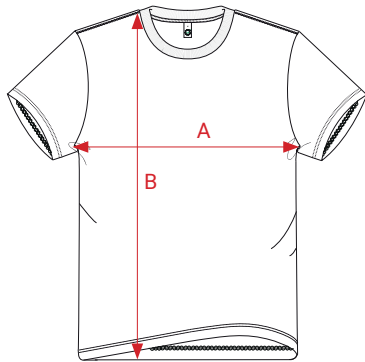

EP01

Product name

Earth Positive Jersey T-shirt

Fibre composition / Yarn type

100% GOTS Organic Cotton Compact Spun

Fabric type / Weight

Jersey 4.6 oz/yd² 155 g/m²

Commodity code

6109 1000 10

Origin

India

Available sizes

XS S M L XL 2XL 3XL 4XL 5XL

Certifications

Available colours

Size spec

Size	Width (A)		Length (B)	
	cm	inch	cm	inch
XS	48	19	68	26¾
S	50	19¾	70	27½
M	53	21	72	28¼
L	56	22	74	29¼
XL	60	23½	76	30
2XL	64	25¼	78	30¾
3XL	68	26¾	80	31½
4XL	72	28¼	82	32¼
5XL	76	30	84	33

Stone Washed